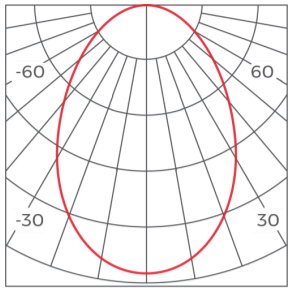

Normal-70°

h(m)	D(cm)	E(lx)
1	128	1615
2	256	403
3	384	179
4	512	100