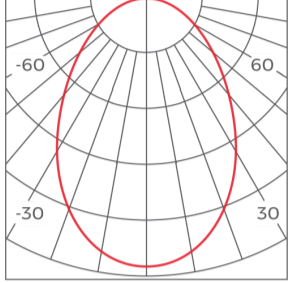

High efficiency-70°

h(m)	D(cm)	E(lx)
1	123	2409
2	246	602
3	370	267
4	493	150

Common Accessories

Standard Corner

L90-LS60
Applicable product model: PR-S60
Installation method: L-shaped splicing
Material process: Al6063-T5/chromed
Light source: NO
Size: 200*200*85mm
Othes:Includes 2PCS EX-45(N) splicing accessories

L90N-LS60
Applicable product model: PR-S60
Installation method: L-shaped splicing(inward)
Material process: Al6063-T5/chromed
Light source: NO
Size: 200*200*85mm
Othes:Includes 2PCS EX-45(N) splicing accessories

L90W-LS60
Applicable product model: PR-S60
Installation method: L-shaped splicing(outward)
Material process: Al6063-T5/chromed
Light source: NO
Size: 200*200*85mm
Othes:Includes 2PCS EX-45(N) splicing accessories

T90-LS60
Applicable product model: PR-S60
Installation method: T-shaped splicing
Material process: Al6063-T5/chromed
Light source: NO
Size: 305*188*85mm
Othes:Includes 3PCS EX-45(N) splicing accessories

X90-LS60
Applicable product model: PR-S60
Installation method: X-shaped splicing
Material process: Al6063-T5/chromed
Light source: NO
Size: 350*350*85mm
Othes:Includes 4PCS EX-45(N) splicing accessories

Splicing accessory

EX-41
Applicable product model:BS3360/BS5470/BS7977/BH3360/BH5470/BH7977/LS60/LS40/LH60/LH40
Material process: / Size: 110*15.5*11.7mm
Quantity: 1 PCS/ set

EX-45(N)
Applicable product model:PR-S60/PR-LE60
Material process:SPCC
Size: 135*51.6*51.5mm
Quantity: 1 PCS/SET
Other:Includes mounting screws.

End cap accessory

EC-LS60(N)
Applicable product model:PR-S60 M
Material process: aluminum/powder-coated black
Size: / Quantity:2PCS/ set