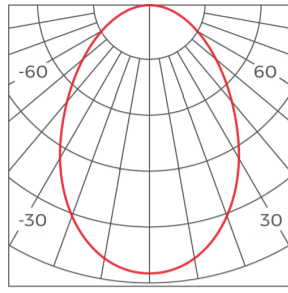

Emergency-70°

h(m)	D(cm)	E(lx)
1	128	1615
2	256	403
3	384	179
4	512	100